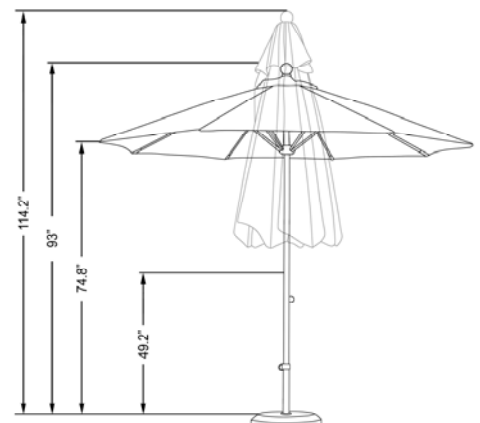

FABRIC OPTIONS:

POLE COLOR:

117 BRONZE

MSRP

FABRIC GRADE	SWV
Sunbrella A	\$520.00
Sunbrella AA	\$555.00
Sunbrella AAA	\$590.00
Sunbrella Jacquards	\$865.00

VAST 338

10'x10' SQUARE CANTILEVER, ALUM RIBS, ALUM POLE, CRANK OPEN, 360° PEDDLE RELEASE ROTATION
VERTICAL AND HORIZONTAL MULTI POSITION TILT, FILL-ABLE BASE & PROTECTIVE COVER INCLUDED