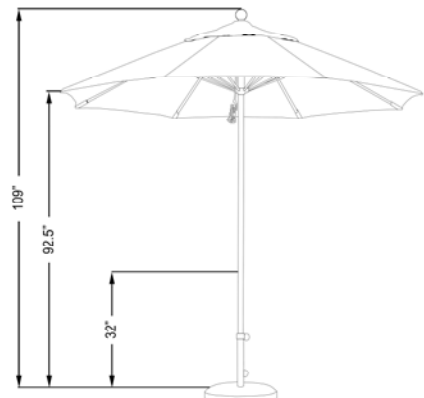

9', FIBERGLASS RIBS AND ALL FIBERGLASS POLE, STAINLESS STEEL HARDWARE, PULLEY OPEN, 1.5" POLE

FABRIC OPTIONS:

OLEFIN

POLE COLOR:

201 BLACK

MSRP

FABRIC GRADE	SWV
OLEFIN	\$315.00
PACIFICA	\$405.00
Sunbrella A	\$480.00
Sunbrella AA	\$520.00
Sunbrella AAA	\$560.00
Sunbrella Jacquards	\$850.00