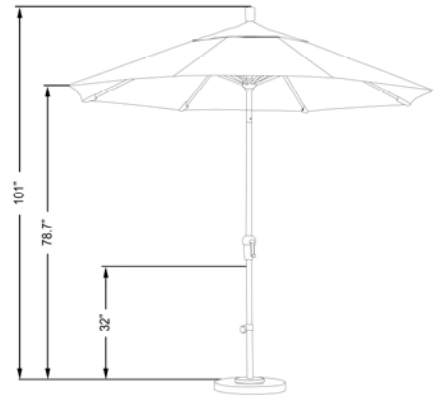

SDAU 908

9', ALUM RIBS, ALUM POLE MARKET UMBRELLA, CRANK OPEN, AUTO TILT, 1.5" POLE

STAINLESS STEEL CABLE

FABRIC OPTIONS:

POLE COLOR:

900 CHAMPAGNE

MSRP

FABRIC GRADE	SWV
OLEFIN	\$270.00
PACIFICA	\$315.00
Sunbrella A	\$460.00
Sunbrella AA	\$495.00