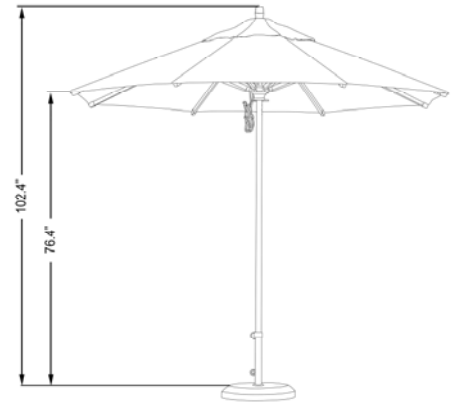

FABRIC GRADE	DWV
Sunbrella A	\$780.00
Sunbrella AA	\$840.00
Sunbrella AAA	\$895.00
Sunbrella Jacquards	\$1,360.00

STA 908

9', SINGLE PIECE ALUM POLE, 2mm WALL THICKNESS, ALUM REPLACEABLE RIBS, STAINLESS STEEL HARDWARE, PULLEY OPEN

FABRIC OPTIONS:
POLE COLOR:

MSRP

FABRIC GRADE	SWV
Sunbrella A	\$575.00
Sunbrella AA	\$615.00
Sunbrella AAA	\$650.00
Sunbrella Jacquards	\$945.00

STA 758

7.5', SINGLE PIECE ALUM POLE, 2mm WALL THICKNESS, ALUM REPLACEABLE RIBS, STAINLESS STEEL HARDWARE, PULLEY OPEN