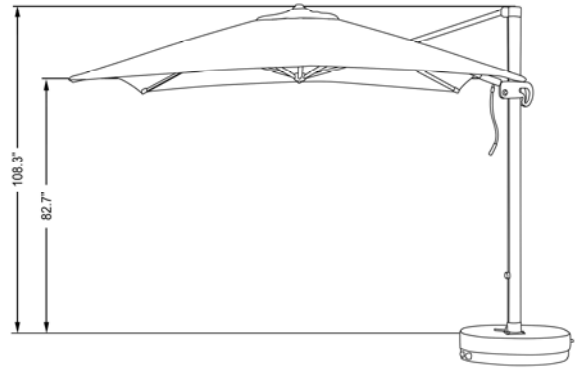

VAST 338

10'x10' SQUARE CANTILEVER, ALUM RIBS, ALUM POLE, CRANK OPEN, 360° PEDDLE RELEASE ROTATION
VERTICAL AND HORIZONTAL MULTI POSITION TILT, FILL-ABLE BASE & PROTECTIVE COVER INCLUDED

FABRIC OPTIONS:
POLE COLOR:

MSRP

FABRIC GRADE	SWV
Sunbrella A	$1,690.00
Sunbrella AA	$1,775.00
Sunbrella AAA	$1,890.00
Sunbrella Jacquards	$2,540.00

*Fill-able base could hold up to 350lbs after water, sand & rock. Recommend at least 250lbs for usage.

VAST 118

11' CANTILEVER, ALUM RIBS, ALUM POLE, CRANK OPEN, 360° PEDDLE RELEASE ROTATION
VERTICAL AND HORIZONTAL MULTI POSITION TILT, FILL-ABLE BASE & PROTECTIVE COVER INCLUDED
STANDARD WITH DOUBLE WIND VENT (DWV)

FABRIC OPTIONS:
POLE COLOR:

MSRP

FABRIC GRADE	DWV
Sunbrella A	$1,530.00
Sunbrella AA	$1,590.00
Sunbrella AAA	$1,680.00
Sunbrella Jacquards	$2,170.00