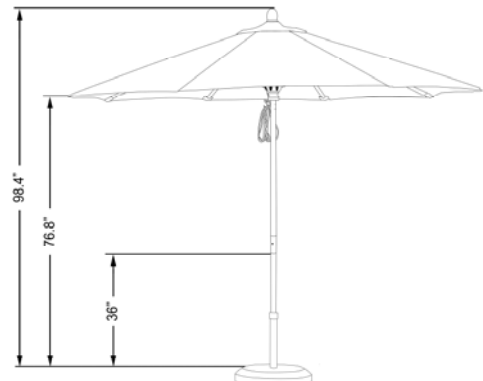

9', MARENTI WOOD 2-SECTION POLE, MARENTI WOOD RIBS, STAINLESS STEEL HARDWARE, PULLEY OPEN, ALUMINUM BASE TUBE PROTECTOR, RESIN HUB, 1.5" POLE

FABRIC OPTIONS:
POLE COLOR:

MARENTI WOOD

MSRP

FABRIC GRADE	SWV
OLEFIN	\$230.00
PACIFICA	\$270.00
Sunbrella A	\$370.00
Sunbrella AA	\$410.00
Sunbrella AAA	\$445.00
Sunbrella Jacquards	\$715.00