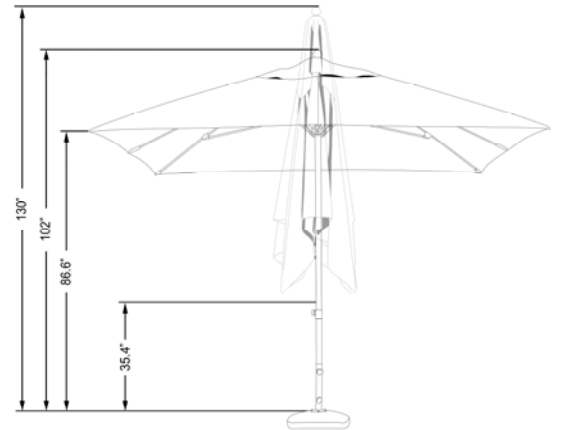

*2PCS MINIMUM ORDER FOR ANY STRIPE PATTERN

EZF 1118

11'x11' SQUARE, PATENTED EZ LIFT DESIGN, FIBERGLASS RIBS, 2" ALUM POLE MARKET UMBRELLA
NO CRANK, NO CORD, SLIDE TO OPEN

FABRIC OPTIONS:

POLE COLOR:

117 BRONZE

MSRP

FABRIC GRADE	SWV
Sunbrella A	\$1,020.00
Sunbrella AA	\$1,110.00
Sunbrella AAA	\$1,205.00
Sunbrella Jacquards	\$1,900.00

***2PCS MINIMUM ORDER FOR ANY STRIPE PATTERN**

EZF 118

11', PATENTED EZ LIFT DESIGN, FIBERGLASS RIBS, 1.5" ALUM POLE MARKET UMBRELLA
NO CRANK, NO CORD, SLIDE TO OPEN