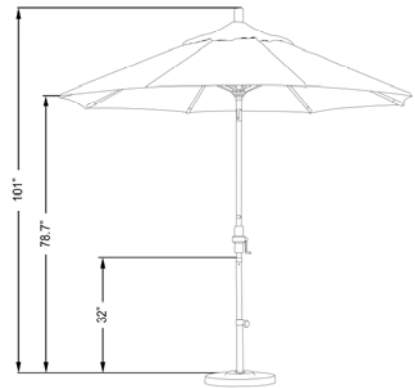

GSPT 908

9', ALUM RIBS, ALUM POLE MARKET UMBRELLA, CRANK OPEN, PUSH TILT, 1.5" POLE

FABRIC OPTIONS:

POLE COLOR:

OLEFIN

302 MATTED BLACK
 117 BRONZE

MSRP

FABRIC GRADE	SWV
OLEFIN	\$215.00
PACIFICA	\$260.00
Sunbrella A	\$365.00
Sunbrella AA	\$395.00
Sunbrella AAA	\$440.00
Sunbrella Jacquards	\$680.00