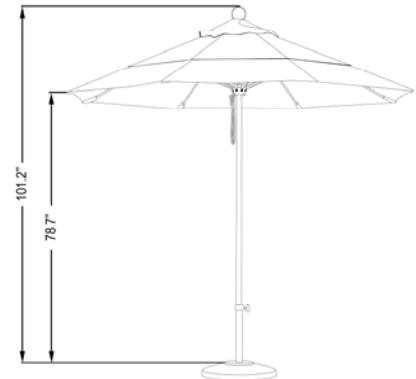

MSRP

FABRIC GRADE	SWV
OLEFIN	$420.00
PACIFICA	$450.00
Sunbrella A	$590.00
Sunbrella AA	$640.00
Sunbrella AAA	$680.00
Sunbrella Jacquards	$1,020.00