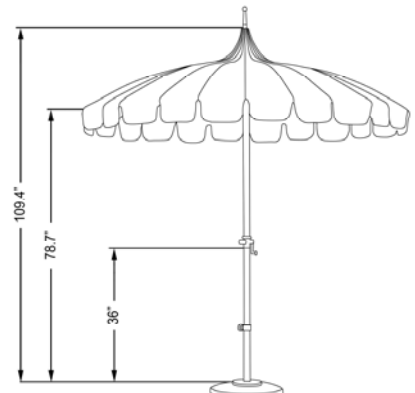

SMPT 852 PD

8.5', CLASSIC PAGODA UMBRELLA, STEEL WIRE RIBS, ALUM POLE, CRANK OPEN, NO TILT, 1.5" POLE

FABRIC OPTIONS:

POLE COLOR:

174 WHITE

MSRP

FABRIC GRADE	SWV
Sunbrella A	\$550.00
Sunbrella AA	\$600.00

GSPO 758

7.5', 8 STEEL WIRE RIBS, ALUM POLE PATIO UMBRELLA, CRANK OPEN, PUSH TILT, 1.5" POLE

FABRIC OPTIONS:

POLE COLOR:

001 ANODIZED
174 WHITE
900 CHAMPAGNE

MSRP

FABRIC GRADE	SWV
Sunbrella A	\$340.00
Sunbrella AA	\$375.00
Sunbrella AAA	\$405.00
Sunbrella Jacquards	\$690.00