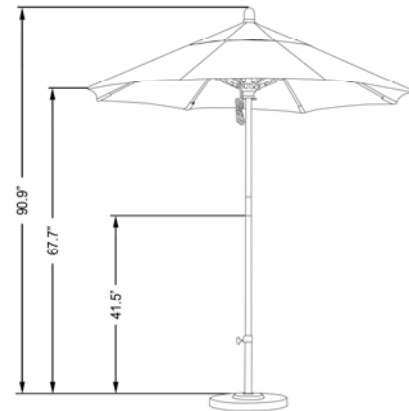

WOFA 758

7.5', MARENTI WOOD 2-SECTION POLE, FIBERGLASS RIBS, RESIN HUB WITH STAINLESS STEEL HARDWARE, PULLEY OPEN, 1.5" POLE

FABRIC OPTIONS:
POLE COLOR:

MSRP	
FABRIC GRADE	SWV
Sunbrella A	$455.00
Sunbrella AA	$490.00
Sunbrella AAA	$525.00
Sunbrella Jacquards	$790.00