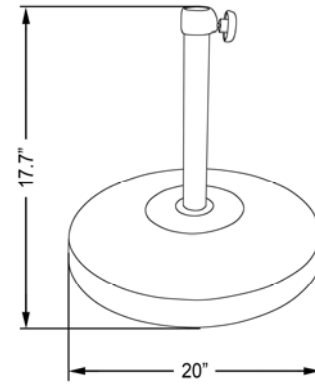

CFMT 160

STEEL COVER WITH CONCRETE
FEATURE WITH TWO SIZES OF BOTTOM POLES
FOR FREE STANDING OR TABLE SET (6.5" FROM GROUND)

WEIGHT: 50LBS
POLE DIAMETER: 1.75"
AVAILABLE COLOR: **BLACK (BL)**
BRONZE (BR)
WHITE (WH)
CHAMPAGNE (CH)

MSRP $87.50

CFMT 172

STEEL COVER WITH CONCRETE
FEATURE WITH WHEELS FOR EASY MOVEMENT

WEIGHT: 75LBS
POLE DIAMETER: 1.75"
AVAILABLE COLOR: **BLACK (BL)**
BRONZE (BR)