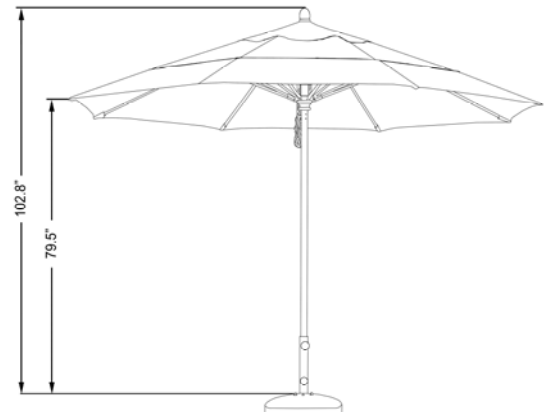

STANDARD WITH DOUBLE WIND VENT (DWV)

FABRIC OPTIONS:

POLE COLOR:

MARENTI WOOD

MSRP

FABRIC GRADE	DWV
PACIFICA	\$575.00
Sunbrella A	\$705.00
Sunbrella AA	\$765.00
Sunbrella AAA	\$830.00
Sunbrella Jacquards	\$1,300.00