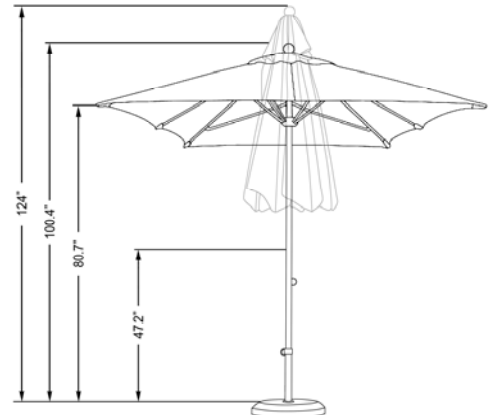

MSRP

FABRIC GRADE	SWV
Sunbrella A	\$1,020.00
Sunbrella AA	\$1,110.00
Sunbrella AAA	\$1,205.00
Sunbrella Jacquards	\$1,900.00

***2PCS MINIMUM ORDER FOR ANY STRIPE PATTERN**

EZF 118

11', PATENTED EZ LIFT DESIGN, FIBERGLASS RIBS, 1.5" ALUM POLE MARKET UMBRELLA
NO CRANK, NO CORD, SLIDE TO OPEN

STANDARD WITH DOUBLE WIND VENT (DWV)

FABRIC OPTIONS:

POLE COLOR:

117 BRONZE

MSRP

FABRIC GRADE	DWV
Sunbrella A	\$680.00
Sunbrella AA	\$735.00
Sunbrella AAA	\$790.00
Sunbrella Jacquards	\$1,240.00

EZF 908

9', PATENTED EZ LIFT DESIGN, FIBERGLASS RIBS, 1.5" ALUM POLE MARKET UMBRELLA
NO CRANK, NO CORD, SLIDE TO OPEN