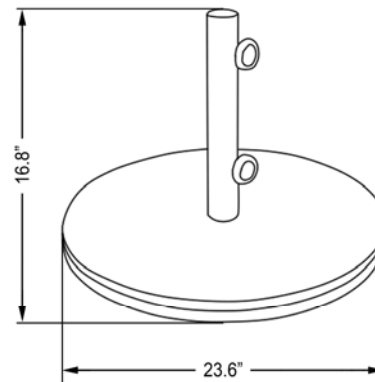

CFMT 160

STEEL COVER WITH CONCRETE
FEATURE WITH TWO SIZES OF BOTTOM POLES
FOR FREE STANDING OR TABLE SET (6.5" FROM GROUND)

WEIGHT: 50LBS
POLE DIAMETER: 1.75"
AVAILABLE COLOR: **BLACK (BL)**
BRONZE (BR)
WHITE (WH)
CHAMPAGNE (CH)

MSRP \$87.50

CFMT 172

STEEL COVER WITH CONCRETE
FEATURE WITH WHEELS FOR EASY MOVEMENT

WEIGHT: 75LBS
POLE DIAMETER: 1.75"
AVAILABLE COLOR: **BLACK (BL)**
BRONZE (BR)

MSRP \$135.00

CRLY 903

CAST IRON
ADDITIONAL 45LBS ADD-ON PLATES AVAILABLE
1.5" ADAPTER INCLUDED

WEIGHT: 95LBS
POLE DIAMETER: 2.25" (ADAPTER FOR 1.5" POLE INCLUDED)
AVAILABLE COLOR: **BLACK (BL)**

MSRP \$340.00

ADD-ON PLATE \$140.00

DISA918A

CAST IRON
18 HOLE DISPLAY RACK FOR STORE DISPLAY OR STORAGE

WEIGHT: 27.18LBS
POLE DIAMETER: 1.6" EACH HOLE
AVAILABLE COLOR: **BLACK (BL)**

MSRP \$150.00

UMBRELLA PROTECTIVE COVER

UC 100

FIT UP TO 9' UMBRELLA
24PCS/PACK

MSRP \$25.00

UC 101

FIT UP TO 11' UMBRELLA
24PCS/PACK