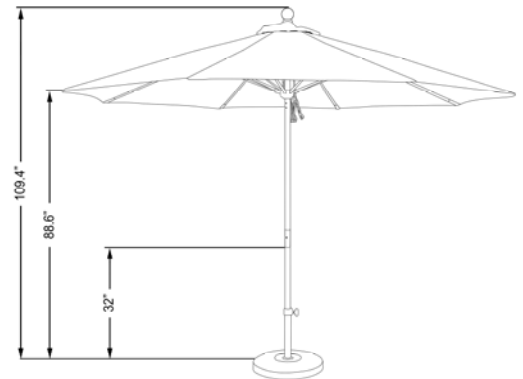

EFFO 758

7.5', FIBERGLASS RIBS AND ALL FIBERGLASS POLE, STAINLESS STEEL HARDWARE, PUSH OPEN, 1.5" POLE

FABRIC OPTIONS:

POLE COLOR:

201 BLACK

MSRP

FABRIC GRADE	SWV
Sunbrella A	\$420.00
Sunbrella AA	\$455.00
Sunbrella AAA	\$495.00
Sunbrella Jacquards	\$760.00

FABRIC GRADE	DWV
PACIFICA	\$480.00
Sunbrella A	\$595.00
Sunbrella AA	\$660.00
Sunbrella AAA	\$715.00
Sunbrella Jacquards	\$1,170.00

ALTO 908

9', FIBERGLASS RIBS, 2mm WALL THICKNESS ALUM POLE, 2-SECTION POLE, ALUM HUB, PULLEY OPEN, 1.5" POLE