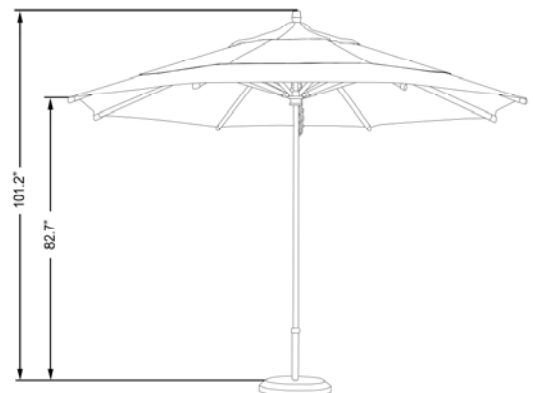

FABRIC GRADE	DWV
Sunbrella A	\$780.00
Sunbrella AA	\$840.00
Sunbrella AAA	\$895.00
Sunbrella Jacquards	\$1,360.00

STA 908

9', SINGLE PIECE ALUM POLE, 2mm WALL THICKNESS, ALUM REPLACEABLE RIBS, STAINLESS STEEL HARDWARE, PULLEY OPEN