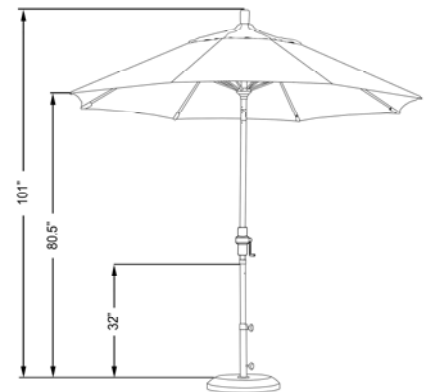

GSCUF 758

7.5', 9.5mm FIBERGLASS RIBS, ALUM POLE MARKET UMBRELLA, CRANK OPEN, COLLAR TILT, 1.5" POLE

FABRIC OPTIONS:

POLE COLOR:

117 BRONZE

MSRP

FABRIC GRADE	SWV
Sunbrella A	\$390.00
Sunbrella AA	\$425.00
Sunbrella AAA	\$460.00
Sunbrella Jacquards	\$720.00