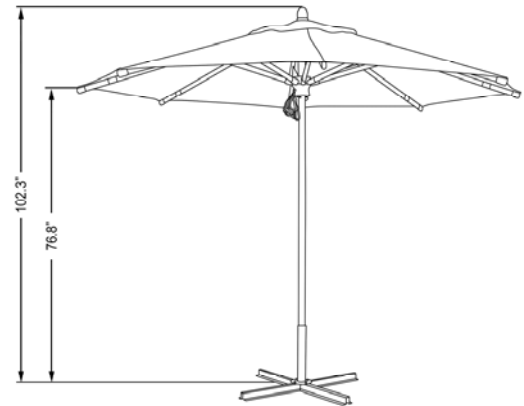

MSRP

FABRIC GRADE	DWV
Sunbrella A	$855.00
Sunbrella AA	$915.00
Sunbrella AAA	$980.00
Sunbrella Jacquards	$1,365.00