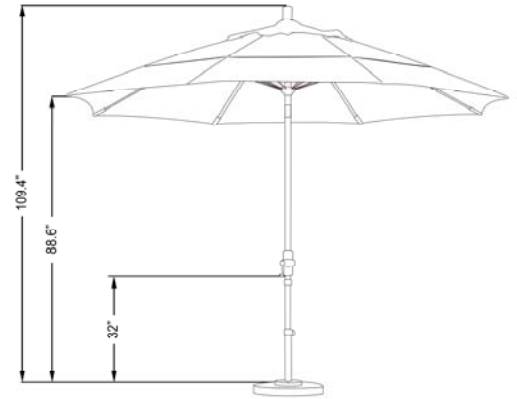

SUPPORT COLOR

TERMS & CONDITIONS

GSCUF 118

11', 12.7mm FIBERGLASS RIBS, ALUM POLE MARKET UMBRELLA, CRANK OPEN, COLLAR TILT, 1.5" POLE
STANDARD WITH DOUBLE WIND VENT (DWV)

FABRIC OPTIONS:

POLE COLOR:

705 MATTED BLACK
 117 BRONZE
 170 MATTED WHITE

MSRP

FABRIC GRADE	DWV
PACIFICA	\$475.00
Sunbrella A	\$635.00
Sunbrella AA	\$695.00
Sunbrella AAA	\$765.00
Sunbrella Jacquards	\$1,240.00

GSCUF 908

9', 9.5mm FIBERGLASS RIBS, ALUM POLE MARKET UMBRELLA, CRANK OPEN, COLLAR TILT, 1.5" POLE