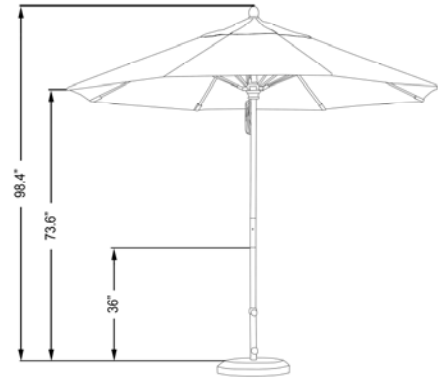

WOFA 908

9', MARENTI WOOD 2-SECTION POLE, FIBERGLASS RIBS, RESIN HUB WITH STAINLESS STEEL HARDWARE, PULLEY OPEN, 1.5" POLE

FABRIC OPTIONS:
POLE COLOR:

OLEFIN

MSRP	
FABRIC GRADE	SWV
OLEFIN	\$345.00
PACIFICA	\$410.00
Sunbrella A	\$495.00
Sunbrella AA	\$530.00
Sunbrella AAA	\$570.00
Sunbrella Jacquards	\$865.00