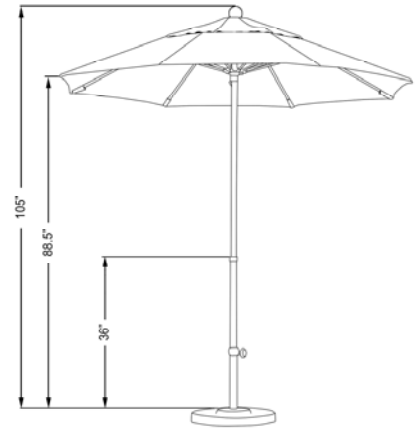

EFFO 758

7.5', FIBERGLASS RIBS AND ALL FIBERGLASS POLE, STAINLESS STEEL HARDWARE, PUSH OPEN, 1.5" POLE

FABRIC OPTIONS:

POLE COLOR:

201 BLACK

MSRP

FABRIC GRADE	SWV
Sunbrella A	\$420.00
Sunbrella AA	\$455.00
Sunbrella AAA	\$495.00
Sunbrella Jacquards	\$760.00