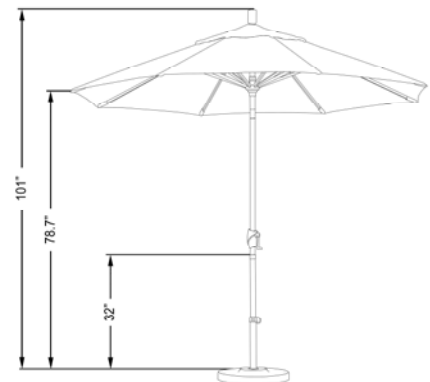

GSPT 908

9', ALUM RIBS, ALUM POLE MARKET UMBRELLA, CRANK OPEN, PUSH TILT, 1.5" POLE

FABRIC OPTIONS:

POLE COLOR:

OLEFIN

302 MATTED BLACK
 117 BRONZE

MSRP

FABRIC GRADE	SWV
OLEFIN	\$215.00
PACIFICA	\$260.00
Sunbrella A	\$365.00
Sunbrella AA	\$395.00
Sunbrella AAA	\$440.00
Sunbrella Jacquards	\$680.00