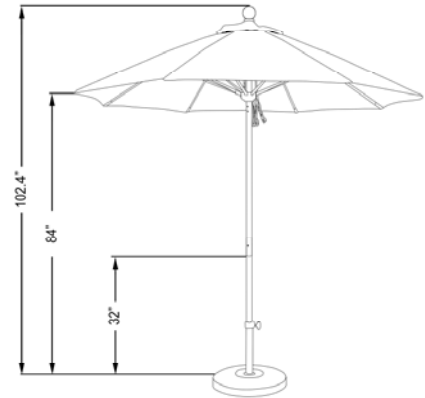

ALTO 758

7.5', FIBERGLASS RIBS, 2mm WALL THICKNESS ALUM POLE, 2-SECTION POLE, ALUM HUB, PULLEY OPEN, 1.5" POLE

FABRIC OPTIONS:

POLE COLOR:

117 BRONZE
170 MATTED WHITE

MSRP

FABRIC GRADE	SWV
Sunbrella A	\$395.00
Sunbrella AA	\$435.00
Sunbrella AAA	\$465.00
Sunbrella Jacquards	\$725.00