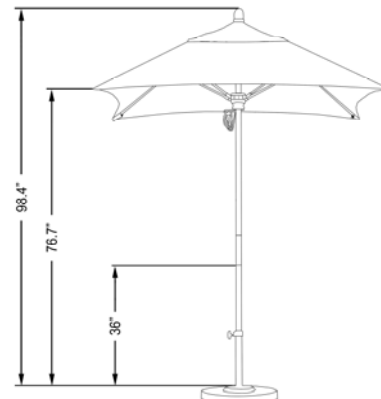

WOFA 604

6'x6' SQUARE, MARENTI WOOD 2-SECTION POLE, FIBERGLASS RIBS, RESIN HUB WITH STAINLESS STEEL HARDWARE, PULLEY OPEN, 1.5" POLE

FABRIC OPTIONS:
POLE COLOR:

MSRP	
FABRIC GRADE	SWV
Sunbrella A	$385.00
Sunbrella AA	$420.00
Sunbrella AAA	$450.00
Sunbrella Jacquards	$690.00