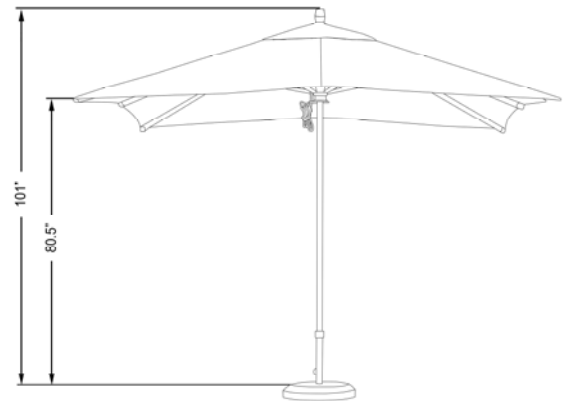

ALTO 758

7.5', FIBERGLASS RIBS, 2mm WALL THICKNESS ALUM POLE, 2-SECTION POLE, ALUM HUB, PULLEY OPEN, 1.5" POLE

FABRIC OPTIONS:

POLE COLOR:

117 BRONZE
170 MATTED WHITE

MSRP

FABRIC GRADE	SWV
Sunbrella A	\$395.00
Sunbrella AA	\$435.00
Sunbrella AAA	\$465.00
Sunbrella Jacquards	\$725.00

STA 338

10'x10' SQUARE, SINGLE PIECE ALUM POLE, 2mm WALL THICKNESS, ALUM REPLACEABLE RIBS, STAINLESS STEEL HARDWARE, PULLEY OPEN

FABRIC OPTIONS:

POLE COLOR:

002 SILVER ANODIZED

MSRP

FABRIC GRADE	SWV
Sunbrella A	\$935.00
Sunbrella AA	\$995.00
Sunbrella AAA	\$1,090.00
Sunbrella Jacquards	\$1,740.00