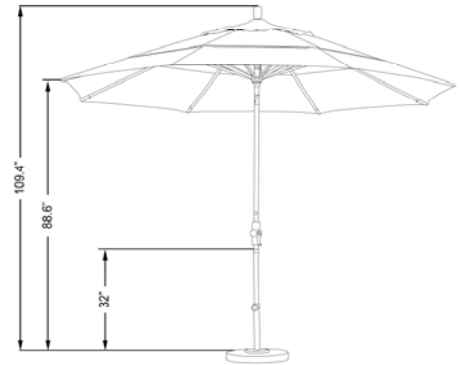

GSCUF 758

7.5', 9.5mm FIBERGLASS RIBS, ALUM POLE MARKET UMBRELLA, CRANK OPEN, COLLAR TILT, 1.5" POLE

FABRIC OPTIONS:

POLE COLOR:

117 BRONZE

MSRP

FABRIC GRADE	SWV
Sunbrella A	\$390.00
Sunbrella AA	\$425.00
Sunbrella AAA	\$460.00
Sunbrella Jacquards	\$720.00

GSCU 118

11', ALUM RIBS, ALUM POLE MARKET UMBRELLA, CRANK OPEN, COLLAR TILT, 1.5' POLE
STANDARD WITH DOUBLE WIND VENT (DWV)

FABRIC OPTIONS:

POLE COLOR:

302 MATTED BLACK
 117 BRONZE
 170 MATTED WHITE
 913 SAND

MSRP

FABRIC GRADE	DWV
PACIFICA	\$485.00
Sunbrella A	\$640.00
Sunbrella AA	\$705.00
Sunbrella AAA	\$775.00
Sunbrella Jacquards	\$1,245.00

GSCU 908

9', ALUM RIBS, ALUM POLE MARKET UMBRELLA, CRANK OPEN, COLLAR TILT, 1.5" POLE