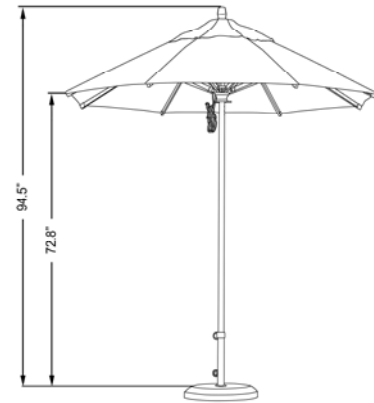

MSRP

FABRIC GRADE	SWV
Sunbrella A	$530.00
Sunbrella AA	$565.00
Sunbrella AAA	$595.00
Sunbrella Jacquards	$870.00