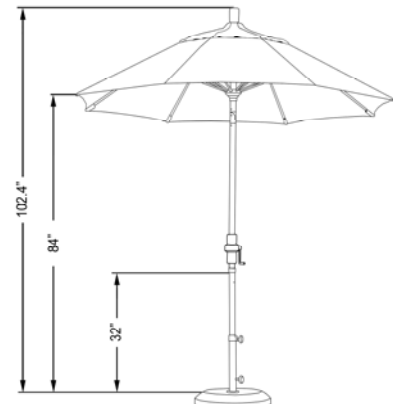

GSCUF 758

7.5', 9.5mm FIBERGLASS RIBS, ALUM POLE MARKET UMBRELLA, CRANK OPEN, COLLAR TILT, 1.5" POLE

FABRIC OPTIONS:

POLE COLOR:

117 BRONZE

MSRP

FABRIC GRADE	SWV
Sunbrella A	\$390.00
Sunbrella AA	\$425.00
Sunbrella AAA	\$460.00
Sunbrella Jacquards	\$720.00