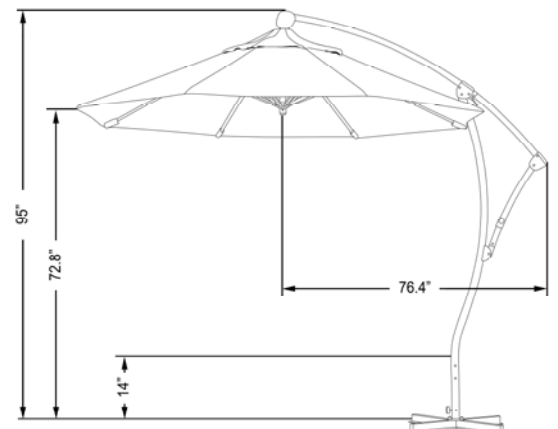

BA 908

9' CANTILEVER, ALUM RIBS, ALUM POLE, CRANK OPEN, 360° ROTATION, STAINLESS STEEL CABLE, CROSS
BASE INCLUDED

FABRIC OPTIONS:
POLE COLOR:

MSRP

FABRIC GRADE	SWV
Sunbrella A	\$700.00
Sunbrella AA	\$745.00
Sunbrella AAA	\$790.00
Sunbrella Jacquards	\$1,155.00