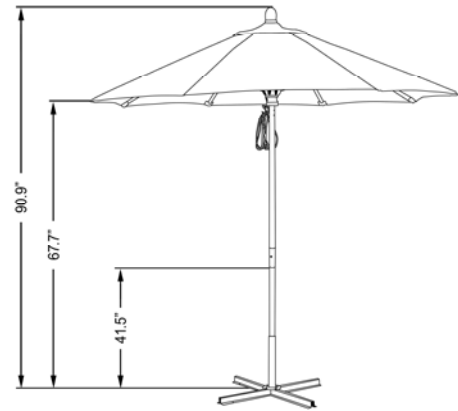

MARE 758

7.5', MARENTI WOOD 2-SECTION POLE, MARENTI WOOD RIBS, STAINLESS STEEL HARDWARE, PULLEY OPEN, ALUMINUM BASE TUBE PROTECTOR, RESIN HUB, 1.5" POLE

FABRIC OPTIONS:
POLE COLOR:

MSRP

FABRIC GRADE	SWV
Sunbrella A	\$340.00
Sunbrella AA	\$375.00
Sunbrella AAA	\$405.00
Sunbrella Jacquards	\$650.00