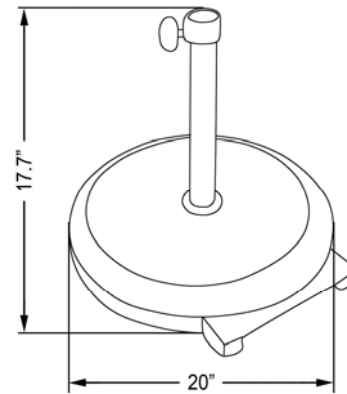

CFMT 160

STEEL COVER WITH CONCRETE
FEATURE WITH TWO SIZES OF BOTTOM POLES
FOR FREE STANDING OR TABLE SET (6.5" FROM GROUND)

WEIGHT: 50LBS
POLE DIAMETER: 1.75"
AVAILABLE COLOR: **BLACK (BL)**
BRONZE (BR)
WHITE (WH)
CHAMPAGNE (CH)

MSRP $87.50

CFMT 172

STEEL COVER WITH CONCRETE
FEATURE WITH WHEELS FOR EASY MOVEMENT

WEIGHT: 75LBS
POLE DIAMETER: 1.75"
AVAILABLE COLOR: **BLACK (BL)**
BRONZE (BR)

MSRP $135.00

CRLY 903

CAST IRON
ADDITIONAL 45LBS ADD-ON PLATES AVAILABLE
1.5" ADAPTER INCLUDED

WEIGHT: 95LBS
POLE DIAMETER: 2.25" (ADAPTER FOR 1.5" POLE INCLUDED)
AVAILABLE COLOR: **BLACK (BL)**

MSRP $340.00

ADD-ON PLATE $140.00

DISA918A

CAST IRON
18 HOLE DISPLAY RACK FOR STORE DISPLAY OR STORAGE

WEIGHT: 27.18LBS
POLE DIAMETER: 1.6" EACH HOLE
AVAILABLE COLOR: **BLACK (BL)**

MSRP $150.00