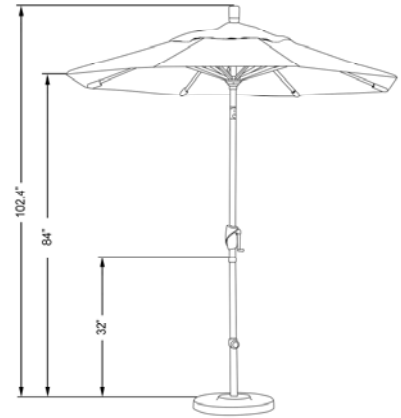

GSPT 758

7.5', ALUM RIBS, ALUM POLE MARKET UMBRELLA, CRANK OPEN, PUSH TILT, 1.5" POLE

FABRIC OPTIONS:

POLE COLOR:

302 MATTED BLACK
117 BRONZE

MSRP

FABRIC GRADE	SWV
Sunbrella A	\$325.00
Sunbrella AA	\$360.00
Sunbrella AAA	\$390.00
Sunbrella Jacquards	\$620.00