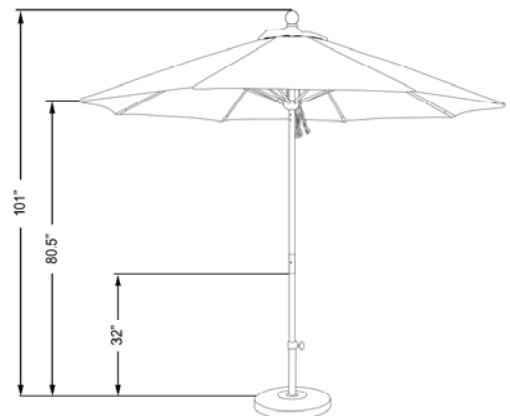

FABRIC GRADE	DWV
PACIFICA	\$480.00
Sunbrella A	\$595.00
Sunbrella AA	\$660.00
Sunbrella AAA	\$715.00
Sunbrella Jacquards	\$1,170.00

ALTO 908

9', FIBERGLASS RIBS, 2mm WALL THICKNESS ALUM POLE, 2-SECTION POLE, ALUM HUB, PULLEY OPEN, 1.5" POLE

ALTO 758

7.5', FIBERGLASS RIBS, 2mm WALL THICKNESS ALUM POLE, 2-SECTION POLE, ALUM HUB, PULLEY OPEN, 1.5" POLE

FABRIC OPTIONS:

POLE COLOR:

117 BRONZE
170 MATTED WHITE

MSRP

FABRIC GRADE	SWV
Sunbrella A	\$395.00
Sunbrella AA	\$435.00
Sunbrella AAA	\$465.00
Sunbrella Jacquards	\$725.00