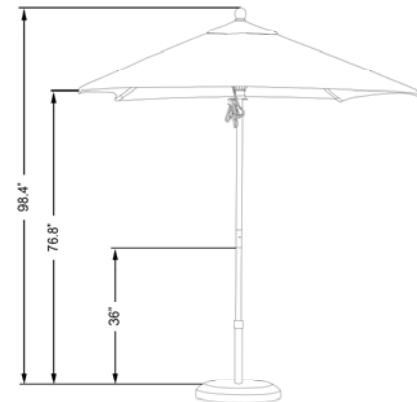

MARE 758

7.5', MARENTI WOOD 2-SECTION POLE, MARENTI WOOD RIBS, STAINLESS STEEL HARDWARE, PULLEY OPEN, ALUMINUM BASE TUBE PROTECTOR, RESIN HUB, 1.5" POLE

FABRIC OPTIONS:
POLE COLOR:

MSRP

FABRIC GRADE	SWV
Sunbrella A	\$340.00
Sunbrella AA	\$375.00
Sunbrella AAA	\$405.00
Sunbrella Jacquards	\$650.00

MARE 604

6'x6' SQUARE, MARENTI WOOD 2-SECTION POLE, MARENTI WOOD RIBS, STAINLESS STEEL HARDWARE, PULLEY OPEN, ALUMINUM BASE TUBE PROTECTOR, RESIN HUB, 1.5" POLE

FABRIC OPTIONS:
POLE COLOR:

MSRP

FABRIC GRADE	SWV
Sunbrella A	\$300.00
Sunbrella AA	\$330.00
Sunbrella AAA	\$360.00
Sunbrella Jacquards	\$560.00