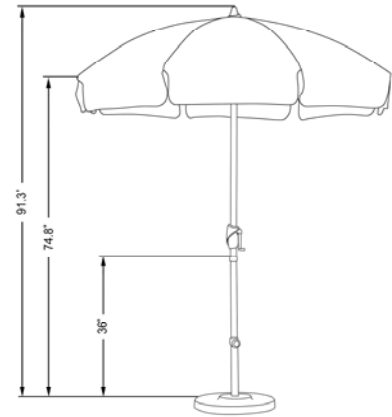

SMPT 852 PD

8.5', CLASSIC PAGODA UMBRELLA, STEEL WIRE RIBS, ALUM POLE, CRANK OPEN, NO TILT, 1.5" POLE

FABRIC OPTIONS:

POLE COLOR:

174 WHITE

MSRP

FABRIC GRADE	SWV
Sunbrella A	\$550.00
Sunbrella AA	\$600.00

GSPO 758

7.5', 8 STEEL WIRE RIBS, ALUM POLE PATIO UMBRELLA, CRANK OPEN, PUSH TILT, 1.5" POLE

FABRIC OPTIONS:

POLE COLOR:

001 ANODIZED
174 WHITE
900 CHAMPAGNE

MSRP

FABRIC GRADE	SWV
Sunbrella A	\$340.00
Sunbrella AA	\$375.00
Sunbrella AAA	\$405.00
Sunbrella Jacquards	\$690.00

GSPO 852

8.5', 12 STEEL WIRE RIBS, ALUM POLE PATIO UMBRELLA, CRANK OPEN, PUSH TILT, 1.5" POLE

FABRIC OPTIONS:

POLE COLOR:

001 ANODIZED

MSRP

FABRIC GRADE	SWV
Sunbrella A	\$395.00
Sunbrella AA	\$430.00

GS 1188S