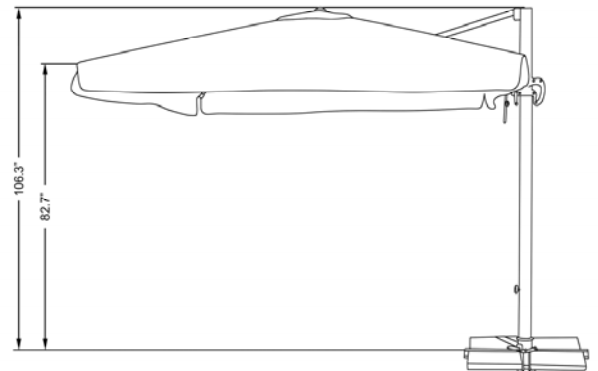

*Fill-able base could hold up to 350lbs after water, sand & rock. Recommend at least 250lbs for usage.

BA 908

9' CANTILEVER, ALUM RIBS, ALUM POLE, CRANK OPEN, 360° ROTATION, STAINLESS STEEL CABLE, CROSS
BASE INCLUDED

FABRIC OPTIONS:
POLE COLOR:

MSRP

FABRIC GRADE	SWV
Sunbrella A	$700.00
Sunbrella AA	$745.00
Sunbrella AAA	$790.00
Sunbrella Jacquards	$1,155.00