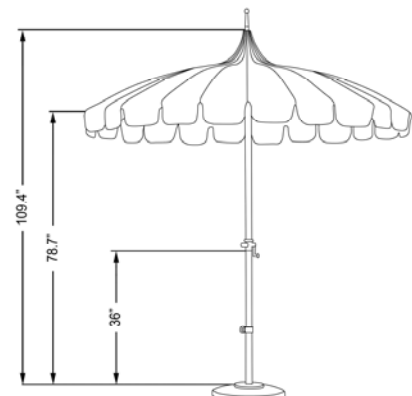

MSRP

FABRIC GRADE	SWV
Sunbrella A	$565.00
Sunbrella AA	$625.00

Replacement Frame: SMPT852PD- *Frame Color Code*

$245