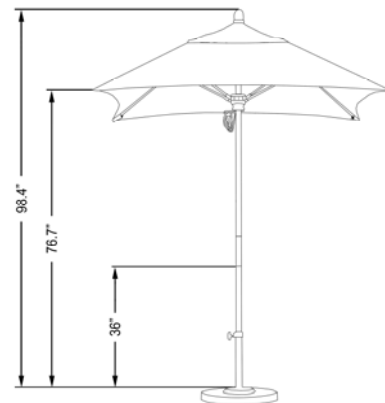

MSRP

FABRIC GRADE	SWV
Sunbrella A	$400.00
Sunbrella AA	$430.00
Sunbrella AAA	$470.00
Sunbrella Jacquards	$690.00

Replacement Frame: WOFA604 $215