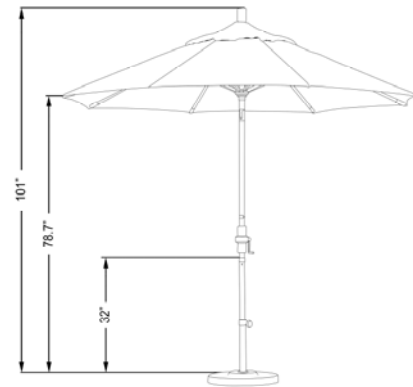

MSRP

FABRIC GRADE	SWV
OLEFIN	$290.00
PACIFICA	$370.00
Sunbrella A	$460.00
Sunbrella AA	$500.00
Sunbrella AAA	$550.00
Sunbrella Jacquards	$835.00

Replacement Frame: GSCU908- *Frame Color Code* $225