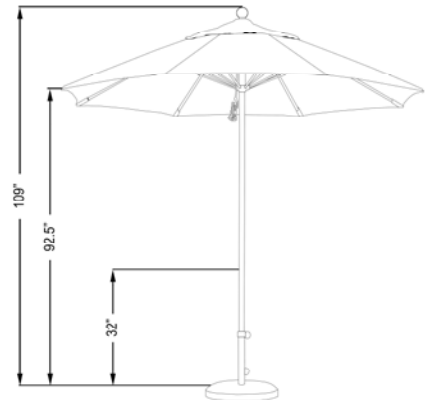

MSRP

FABRIC GRADE	SWV
OLEFIN	$315.00
PACIFICA	$415.00
Sunbrella A	$495.00
Sunbrella AA	$530.00
Sunbrella AAA	$580.00
Sunbrella Jacquards	$850.00

Replacement Frame: EFFO908- *Frame Color Code*

$280