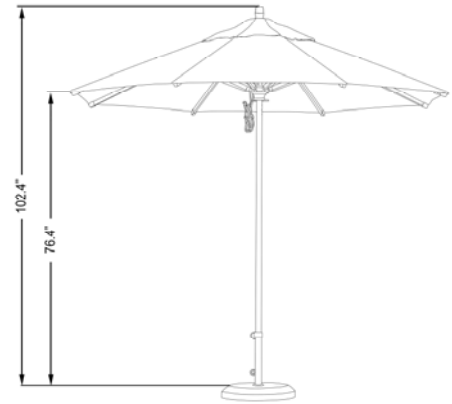

STA 908

9', SINGLE PIECE ALUM POLE, 2mm WALL THICKNESS, ALUM REPLACEABLE RIBS, STAINLESS STEEL HARDWARE, PULLEY OPEN

FABRIC OPTIONS:
POLE COLOR:

MSRP

FABRIC GRADE	SWV
Sunbrella A	$575.00
Sunbrella AA	$620.00
Sunbrella AAA	$660.00
Sunbrella Jacquards	$945.00

Replacement Frame: STA908- *Frame Color Code*

$355