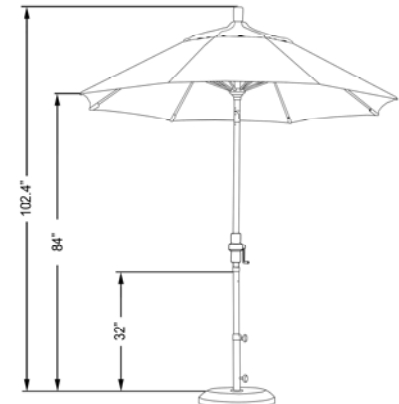

MSRP

FABRIC GRADE	SWV
OLEFIN	$230.00
PACIFICA	$280.00
Sunbrella A	$395.00
Sunbrella AA	$430.00
Sunbrella AAA	$470.00
Sunbrella Jacquards	$720.00

Replacement Frame: GSCUF758- *Frame Color Code* $190