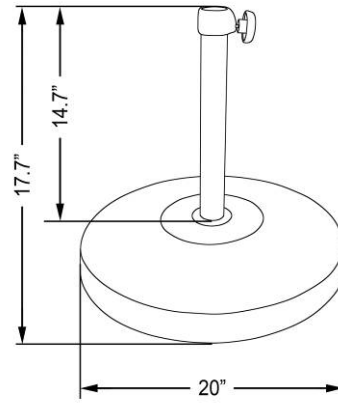

CFMT 160

POWDER COATED STEEL COVER WITH CONCRETE
FEATURE WITH TWO SIZES OF BOTTOM POLES
FOR FREE STANDING OR TABLE SET (6.5" FROM GROUND)

WEIGHT: 50LBS
POLE DIAMETER: 1.75"
AVAILABLE COLOR: **BLACK (BL)**
BRONZE (BR)
WHITE (WH)
CHAMPAGNE (CH)

MSRP $90.00

CFMT 172

POWDER COATED STEEL COVER WITH CONCRETE
FEATURE WITH WHEELS FOR EASY MOVEMENT

WEIGHT: 75LBS
POLE DIAMETER: 1.75"
AVAILABLE COLOR: **BLACK (BL)**
BRONZE (BR)

MSRP $140.00