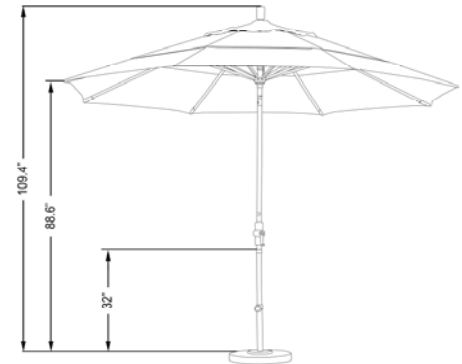

GSCU 118

11', ALUM RIBS, ALUM POLE MARKET UMBRELLA, CRANK OPEN, COLLAR TILT, 1.5' POLE
STANDARD WITH DOUBLE WIND VENT (DWV)

FABRIC OPTIONS:

OLEFIN

POLE COLOR:

302 MATTED BLACK
117 BRONZE
170 MATTED WHITE
913 SAND

MSRP

FABRIC GRADE	DWV
OLEFIN	$405.00
PACIFICA	$505.00
Sunbrella A	$645.00
Sunbrella AA	$715.00
Sunbrella AAA	$790.00
Sunbrella Jacquards	$1,260.00

Replacement Frame: GSCU118- *Frame Color Code* $255