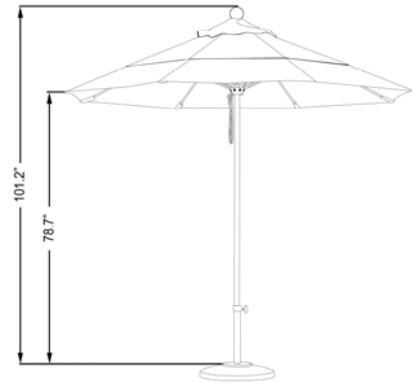

LUXY 908

9', STAINLESS STEEL SINGLE PIECE POLE, FIBERGLASS RIBS, DOUBLE PULLEY OPEN, 1.5" POLE, ALUM HUB

FABRIC OPTIONS:

OLEFIN

POLE COLOR:

001 ANODIZED

MSRP

FABRIC GRADE	SWV
OLEFIN	$420.00
PACIFICA	$450.00
Sunbrella A	$605.00
Sunbrella AA	$650.00
Sunbrella AAA	$700.00
Sunbrella Jacquards	$1,020.00

Replacement Frame: LUXY908

$345