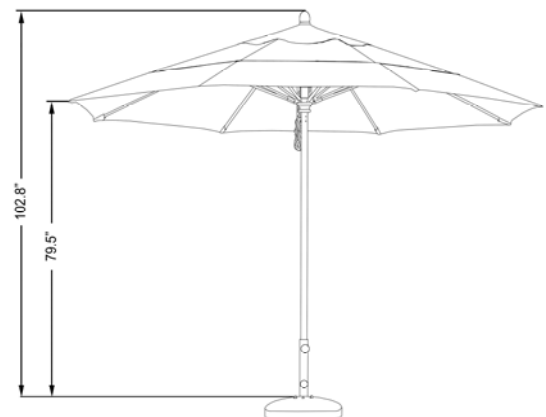

MSRP

FABRIC GRADE	DWV
PACIFICA	$585.00
Sunbrella A	$710.00
Sunbrella AA	$775.00
Sunbrella AAA	$845.00
Sunbrella Jacquards	$1,300.00

Replacement Frame: WOFA118

$330