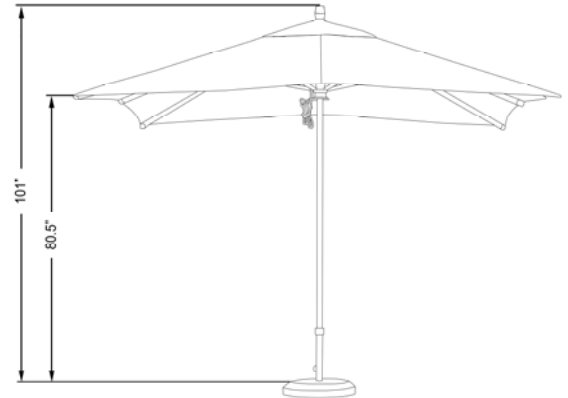

MSRP

FABRIC GRADE	SWV
Sunbrella A	$935.00
Sunbrella AA	$1,025.00
Sunbrella AAA	$1,125.00
Sunbrella Jacquards	$1,760.00

Replacement Frame: STA338- *Frame Color Code* $420