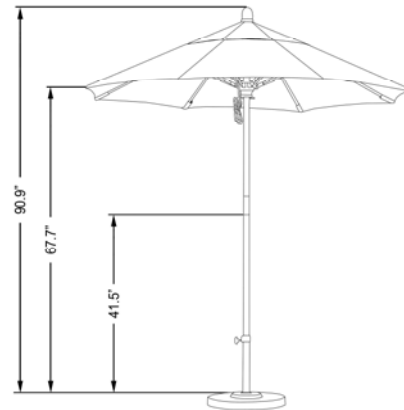

MSRP

FABRIC GRADE	SWV
OLEFIN	$275.00
PACIFICA	$335.00
Sunbrella A	$465.00
Sunbrella AA	$500.00
Sunbrella AAA	$545.00
Sunbrella Jacquards	$790.00

Replacement Frame: WOFA758 $250