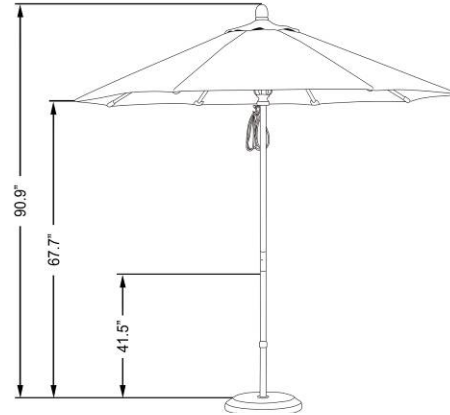

## **MARE 758**

7.5', HARDWOOD 2-SECTION POLE, WOODEN RIBS, STAINLESS STEEL HARDWARE, PULLEY OPEN, ALUMINUM BASE TUBE PROTECTOR, RESIN HUB, 1.5" POLE

FABRIC OPTIONS:

**OLEFIN**

<b>MSRP</b>	
FABRIC GRADE	SWV
OLEFIN	\$210.00
PACIFICA	\$245.00
Sunbrella A	\$360.00
Sunbrella AA	\$390.00
Sunbrella AAA	\$430.00
Sunbrella Jacquards	\$660.00