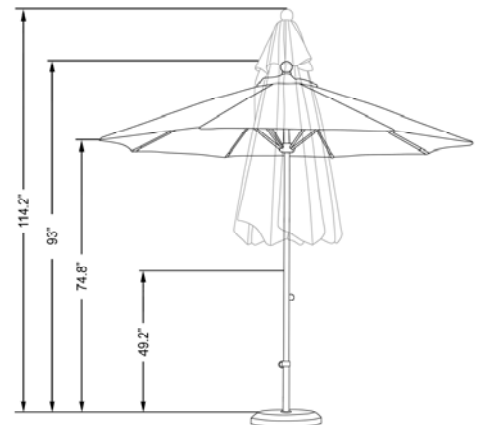

MSRP

FABRIC GRADE	SWV
Sunbrella A	$520.00
Sunbrella AA	$555.00
Sunbrella AAA	$595.00
Sunbrella Jacquards	$880.00

Replacement Frame: EZF908- *Frame Color Code*

$310