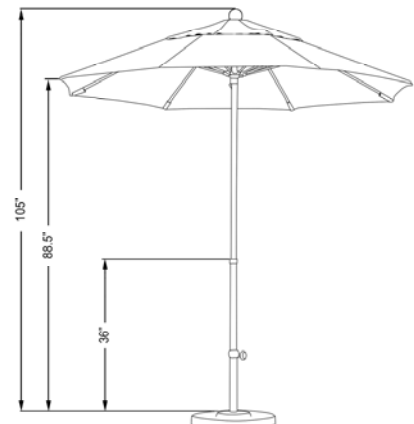

MSRP

FABRIC GRADE	SWV
OLEFIN	$255.00
PACIFICA	$315.00
Sunbrella A	$430.00
Sunbrella AA	$465.00
Sunbrella AAA	$505.00
Sunbrella Jacquards	$760.00

Replacement Frame: EFFO758- *Frame Color Code*

$225