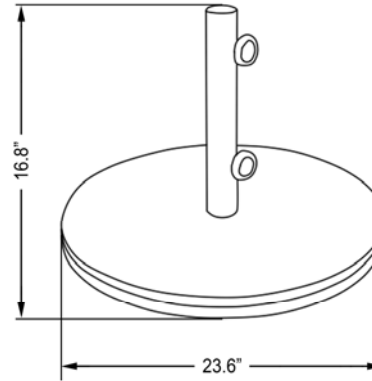

### **CRLY 903**

CAST IRON  
2.25" POLE WITH 1.5" POLE ADAPTER INCLUDED

WEIGHT: 95LBS  
POLE DIAMETER: 2.25"  
AVAILABLE COLOR: **BLACK (BL)**

**MSRP \$350.00**

### **DISA918A**

CAST IRON  
18 HOLE DISPLAY RACK FOR STORE DISPLAY OR STORAGE

WEIGHT: 27.18LBS  
POLE DIAMETER: 1.6" EACH HOLE  
AVAILABLE COLOR: **BLACK (BL)**

**MSRP \$220.00**

**UMBRELLA PROTECTIVE COVER**