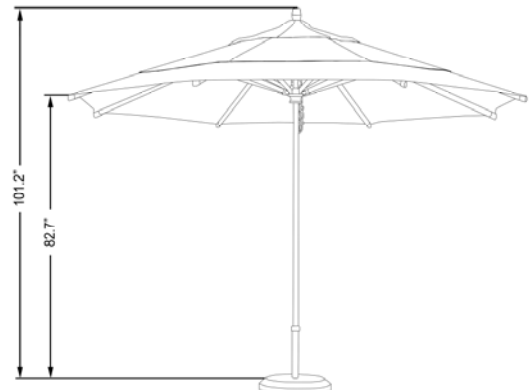

MSRP

FABRIC GRADE	DWV
Sunbrella A	$780.00
Sunbrella AA	$850.00
Sunbrella AAA	$920.00
Sunbrella Jacquards	$1,375.00

Replacement Frame: STA118- *Frame Color Code* $395