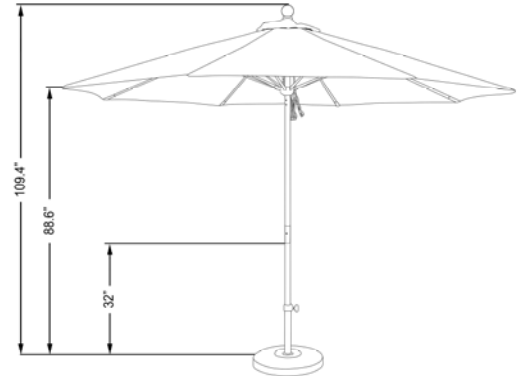

ALTO 118

11', FIBERGLASS RIBS, 2mm WALL THICKNESS ALUM POLE, 2-SECTION POLE, ALUM HUB, PULLEY OPEN, 1.5" POLE **STANDARD WITH DOUBLE WIND VENT (DWV)**

FABRIC OPTIONS:

POLE COLOR:

OLEFIN

117 BRONZE
170 MATTED WHITE

MSRP

FABRIC GRADE	DWV
OLEFIN	$385.00
PACIFICA	$495.00
Sunbrella A	$615.00
Sunbrella AA	$680.00
Sunbrella AAA	$745.00
Sunbrella Jacquards	$1,185.00

Replacement Frame: ALTO118- *Frame Color Code* $251

ALTO 908

9', FIBERGLASS RIBS, 2mm WALL THICKNESS ALUM POLE, 2-SECTION POLE, ALUM HUB, PULLEY OPEN, 1.5" POLE

FABRIC OPTIONS:

POLE COLOR:

OLEFIN

117 BRONZE
170 MATTED WHITE
002 SILVER ANODIZED

MSRP

FABRIC GRADE	SWV
OLEFIN	$290.00
PACIFICA	$375.00
Sunbrella A	$445.00
Sunbrella AA	$480.00
Sunbrella AAA	$530.00
Sunbrella Jacquards	$805.00