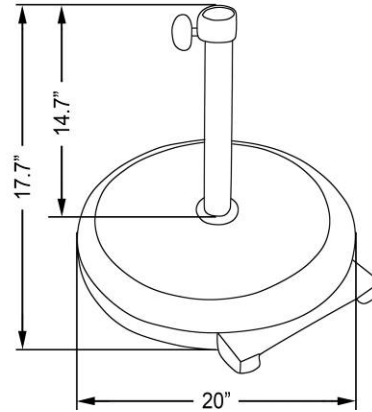

### **CRLY 903**

CAST IRON  
2.25" POLE WITH 1.5" POLE ADAPTER INCLUDED

WEIGHT: 95LBS  
POLE DIAMETER: 2.25"  
AVAILABLE COLOR: **BLACK (BL)**

**MSRP \$350.00**