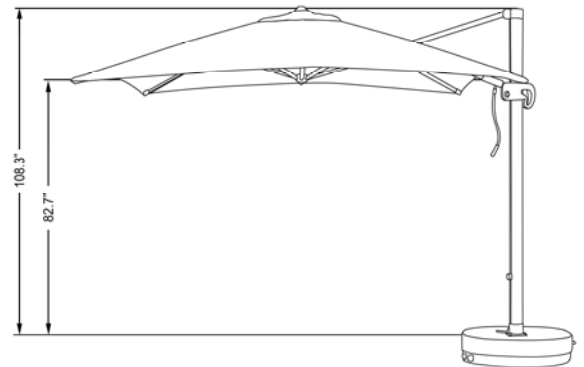

MSRP

FABRIC GRADE	SWV
Sunbrella A	$1,690.00
Sunbrella AA	$1,775.00
Sunbrella AAA	$1,890.00
Sunbrella Jacquards	$2,540.00

*Fill-able base could hold up to 350lbs after water, sand & rock. Recommend at least 250lbs for usage.

Replacement Frame: VAST338- *Frame Color Code*

$800