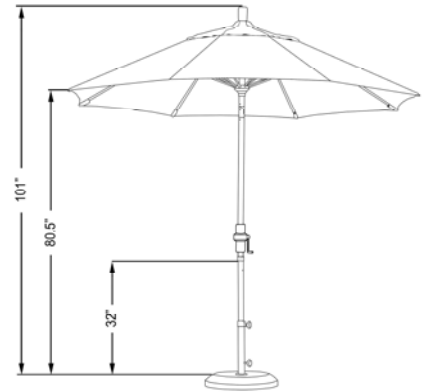

MSRP

FABRIC GRADE	SWV
OLEFIN	$280.00
PACIFICA	$350.00
Sunbrella A	$455.00
Sunbrella AA	$495.00
Sunbrella AAA	$545.00
Sunbrella Jacquards	$830.00

Replacement Frame: GSCUF908- *Frame Color Code* $210