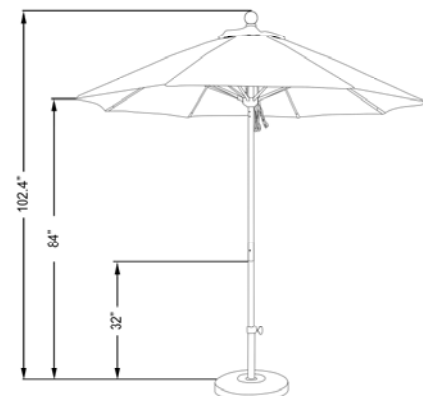

Replacement Frame: ALTO758- *Frame Color Code* $208