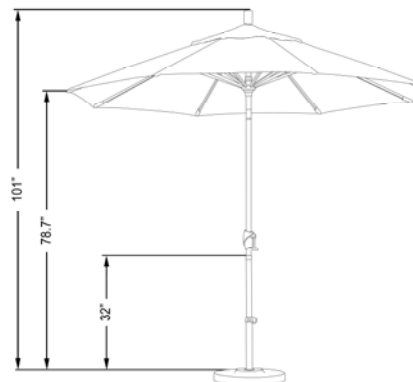

MSRP

FABRIC GRADE	SWV
OLEFIN	$215.00
PACIFICA	$260.00
Sunbrella A	$340.00
Sunbrella AA	$375.00
Sunbrella AAA	$440.00
Sunbrella Jacquards	$680.00

Replacement Frame: GSPT908- *Frame Color Code* $125