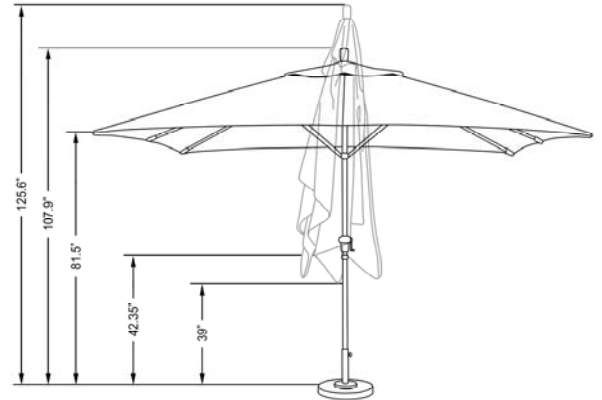

Replacement Frame: GS1188- *Frame Color Code* $260

*2PCS MINIMUM ORDER FOR ANY STRIPE PATTERN

EZF 1118

11'x11' SQUARE, PATENTED EZ LIFT DESIGN, FIBERGLASS RIBS, 2" ALUM POLE MARKET UMBRELLA
NO CRANK, NO CORD, SLIDE TO OPEN

FABRIC OPTIONS:

POLE COLOR:

117 BRONZE

MSRP

FABRIC GRADE	SWV
Sunbrella A	$955.00
Sunbrella AA	$1,050.00
Sunbrella AAA	$1,205.00
Sunbrella Jacquards	$1,900.00