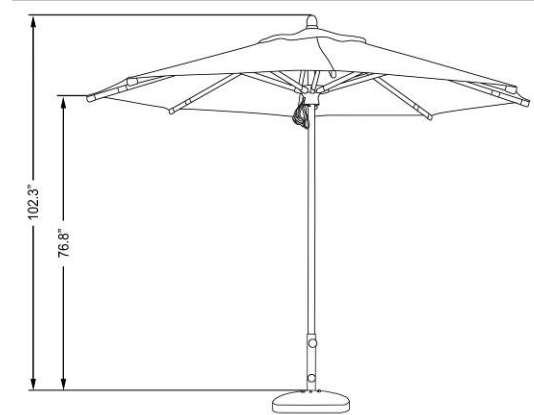

MSRP

FABRIC GRADE	DWV
Sunbrella A	$870.00
Sunbrella AA	$925.00
Sunbrella AAA	$990.00
Sunbrella Jacquards	$1,385.00

Replacement Frame: MATI118 $615