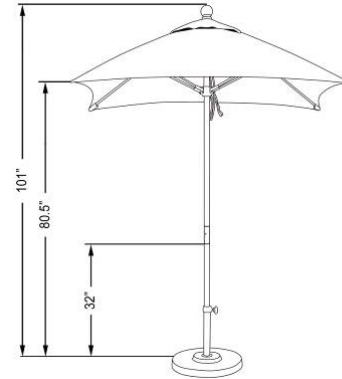

ALTO 604

6'x6' SQUARE, FIBERGLASS RIBS, 2mm WALL THICKNESS ALUM POLE, 2-SECTION POLE, ALUM HUB, PULLEY OPEN, 1.5" POLE

FABRIC OPTIONS:

POLE COLOR:

OLEFIN

117 BRONZE
170 MATTED WHITE

MSRP

FABRIC GRADE	SWV
Sunbrella A	$375.00
Sunbrella AA	$400.00
Sunbrella AAA	$435.00
Sunbrella Jacquards	$645.00

Replacement Frame: ALTO604- *Frame Color Code* $198