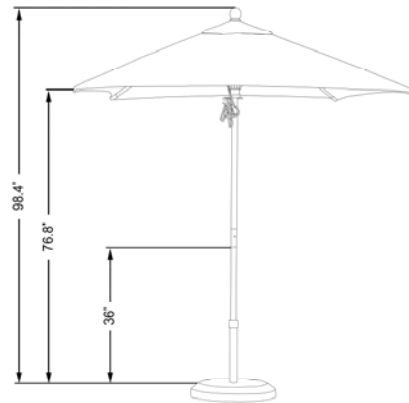

## **MARE 758**

7.5', HARDWOOD 2-SECTION POLE, WOODEN RIBS, STAINLESS STEEL HARDWARE, PULLEY OPEN, ALUMINUM BASE TUBE PROTECTOR, RESIN HUB, 1.5" POLE

FABRIC OPTIONS:

**OLEFIN**

<b>MSRP</b>	
FABRIC GRADE	SWV
OLEFIN	\$210.00
PACIFICA	\$245.00
Sunbrella A	\$360.00
Sunbrella AA	\$390.00
Sunbrella AAA	\$430.00
Sunbrella Jacquards	\$660.00

## **MARE 604**

6'x6' SQUARE, HARDWOOD 2-SECTION POLE, WOODEN RIBS, STAINLESS STEEL HARDWARE, PULLEY OPEN, ALUMINUM BASE TUBE PROTECTOR, RESIN HUB, 1.5" POLE

FABRIC OPTIONS:

<b>MSRP</b>	
FABRIC GRADE	SWV
Sunbrella A	\$320.00
Sunbrella AA	\$345.00
Sunbrella AAA	\$380.00
Sunbrella Jacquards	\$580.00