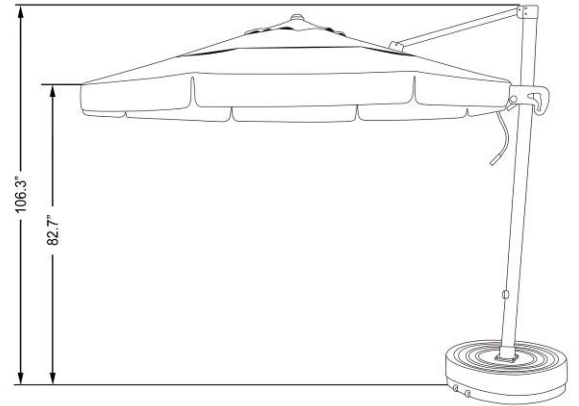

VAST 118

11' CANTILEVER, ALUM RIBS, ALUM POLE, CRANK OPEN, 360° PEDDLE RELEASE ROTATION
VERTICAL AND HORIZONTAL MULTI POSITION TILT, FILL-ABLE BASE & PROTECTIVE COVER INCLUDED
STANDARD WITH DOUBLE WIND VENT (DWV)

FABRIC OPTIONS:
POLE COLOR:

MSRP

FABRIC GRADE	DWV
Sunbrella A	$1,530.00
Sunbrella AA	$1,590.00
Sunbrella AAA	$1,680.00
Sunbrella Jacquards	$2,170.00

*Fill-able base could hold up to 350lbs after water, sand & rock. Recommend at least 250lbs for usage.
Replacement Frame: VAST118- *Frame Color Code* $790

BA 908

9' CANTILEVER, ALUM RIBS, ALUM POLE, CRANK OPEN, 360° ROTATION, STAINLESS STEEL CABLE, CROSS
BASE INCLUDED

FABRIC OPTIONS:
POLE COLOR: