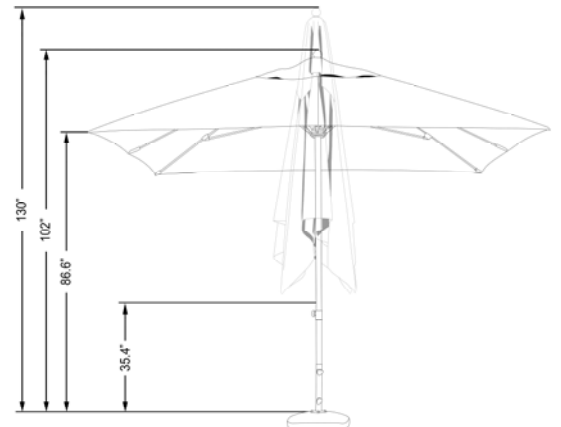

Replacement Frame: EZF1118- *Frame Color Code* $455

*2PCS MINIMUM ORDER FOR ANY STRIPE PATTERN