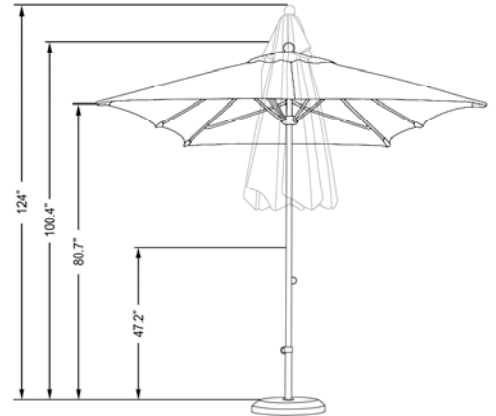

EZF 118

11', PATENTED EZ LIFT DESIGN, FIBERGLASS RIBS, 1.5" ALUM POLE MARKET UMBRELLA

NO CRANK, NO CORD, SLIDE TO OPEN

STANDARD WITH DOUBLE WIND VENT (DWV)

FABRIC OPTIONS:

POLE COLOR:

1 1 7 BRONZE

MSRP

FABRIC GRADE	DWV
Sunbrella A	$680.00
Sunbrella AA	$735.00
Sunbrella AAA	$815.00
Sunbrella Jacquards	$1,260.00

Replacement Frame: EZF118- *Frame Color Code*

$325