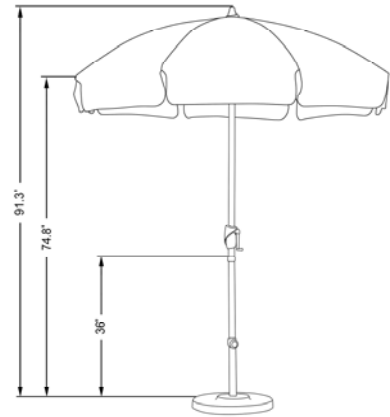

GSPO 758

7.5', 8 STEEL WIRE RIBS, ALUM POLE PATIO UMBRELLA, CRANK OPEN, PUSH TILT, 1.5" POLE

FABRIC OPTIONS:

POLE COLOR:

001 ANODIZED
174 WHITE

MSRP

FABRIC GRADE	SWV
Sunbrella A	$340.00
Sunbrella AA	$380.00
Sunbrella AAA	$420.00
Sunbrella Jacquards	$690.00

Replacement Frame: GSPO758- *Frame Color Code* $95

GS 1188

11'x8' RECTANGULAR, ALUM RIBS, ALUM POLE MARKET UMBRELLA, CRANK OPEN, NO TILT, 1.5" POLE

FABRIC OPTIONS:

POLE COLOR:

117 BRONZE

MSRP

FABRIC GRADE	SWV
Sunbrella A	$660.00
Sunbrella AA	$740.00
Sunbrella AAA	$810.00
Sunbrella Jacquards	$1,310.00