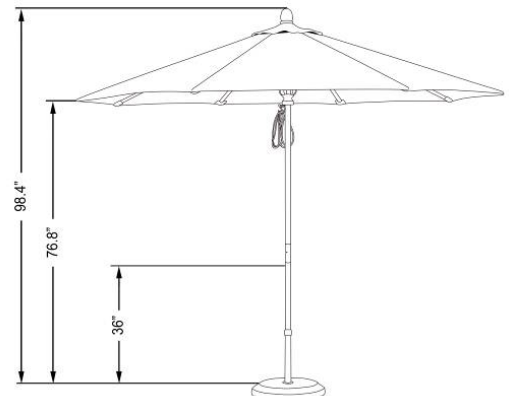

MSRP

FABRIC GRADE	SWV
OLEFIN	$230.00
PACIFICA	$280.00
Sunbrella A	$390.00
Sunbrella AA	$425.00
Sunbrella AAA	$470.00
Sunbrella Jacquards	$720.00

Replacement Frame: MARE908 $200