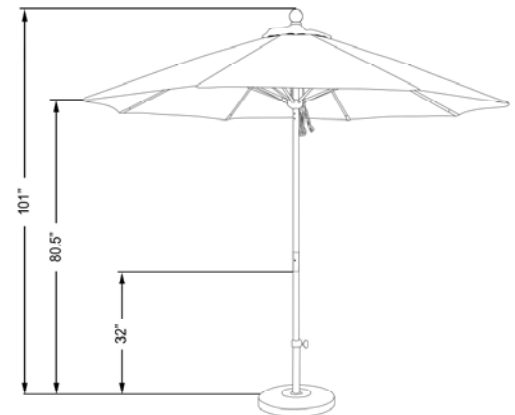

Replacement Frame: ALTO908- *Frame Color Code* $228

ALTO 758

7.5', FIBERGLASS RIBS, 2mm WALL THICKNESS ALUM POLE, 2-SECTION POLE, ALUM HUB, PULLEY OPEN, 1.5" POLE

FABRIC OPTIONS:

POLE COLOR:

OLEFIN

117 BRONZE
170 MATTED WHITE

MSRP

FABRIC GRADE	SWV
OLEFIN	$240.00
PACIFICA	$305.00
Sunbrella A	$410.00
Sunbrella AA	$445.00
Sunbrella AAA	$485.00
Sunbrella Jacquards	$730.00