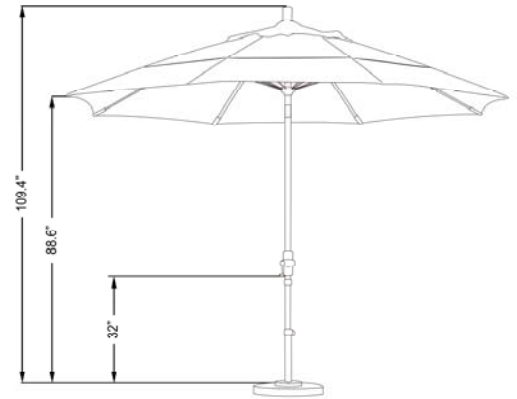

GSCUF 118

11', 12.7mm FIBERGLASS RIBS, ALUM POLE MARKET UMBRELLA, CRANK OPEN, COLLAR TILT, 1.5" POLE
STANDARD WITH DOUBLE WIND VENT (DWV)

FABRIC OPTIONS:

OLEFIN

POLE COLOR:

705 MATTED BLACK
117 BRONZE
170 MATTED WHITE

MSRP

FABRIC GRADE	DWV
OLEFIN	$395.00
PACIFICA	$485.00
Sunbrella A	$650.00
Sunbrella AA	$710.00
Sunbrella AAA	$785.00
Sunbrella Jacquards	$1,250.00

Replacement Frame: GSCUF118- *Frame Color Code* $230