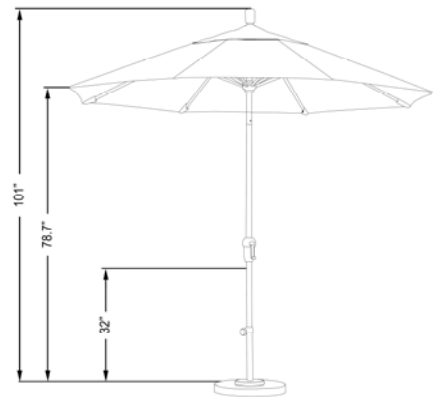

MSRP

FABRIC GRADE	SWV
OLEFIN	$270.00
PACIFICA	$315.00
Sunbrella A	$460.00
Sunbrella AA	$495.00

Replacement Frame: SDAU908- *Frame Color Code*

$205

SMPT 852 PD

8.5', CLASSIC PAGODA UMBRELLA, STEEL WIRE RIBS, ALUM POLE, CRANK OPEN, NO TILT, 1.5" POLE

FABRIC OPTIONS:

POLE COLOR:

174 WHITE