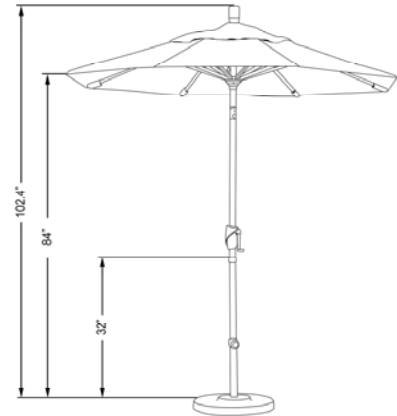

GSPT 758

7.5', ALUM RIBS, ALUM POLE MARKET UMBRELLA, CRANK OPEN, PUSH TILT, 1.5" POLE

FABRIC OPTIONS:

OLEFIN

POLE COLOR:

302 MATTED BLACK
117 BRONZE

MSRP

FABRIC GRADE	SWV
OLEFIN	$190.00
PACIFICA	$225.00
Sunbrella A	$320.00
Sunbrella AA	$355.00
Sunbrella AAA	$390.00
Sunbrella Jacquards	$620.00

Replacement Frame: GSPT758- *Frame Color Code*

$110

SDAU 908

9', ALUM RIBS, ALUM POLE MARKET UMBRELLA, CRANK OPEN, AUTO TILT, 1.5" POLE

STAINLESS STEEL CABLE

FABRIC OPTIONS:

OLEFIN

POLE COLOR:

900 CHAMPAGNE