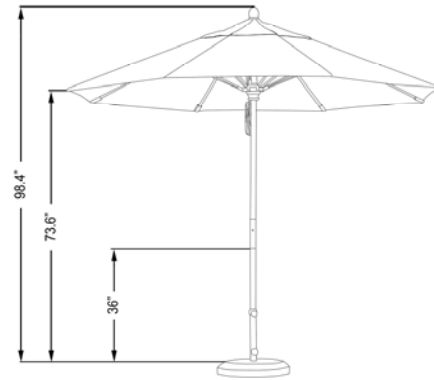

WOFA 908

9', HARDWOOD 2-SECTION POLE, FIBERGLASS RIBS, RESIN HUB WITH STAINLESS STEEL HARDWARE, PULLEY OPEN, 1.5" POLE

FABRIC OPTIONS:

OLEFIN

MSRP

FABRIC GRADE	SWV
OLEFIN	$345.00
PACIFICA	$410.00
Sunbrella A	$500.00
Sunbrella AA	$540.00
Sunbrella AAA	$585.00
Sunbrella Jacquards	$865.00

Replacement Frame: WOFA908 $275