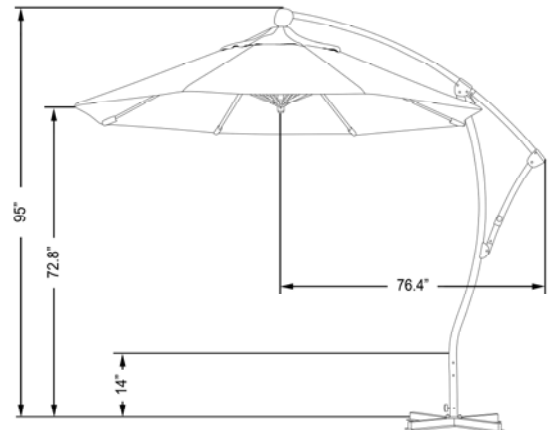

## BA 908

9' CANTILEVER, ALUM RIBS, ALUM POLE, CRANK OPEN, 360° ROTATION, STAINLESS STEEL CABLE, CROSS  
 BASE INCLUDED

FABRIC OPTIONS:  
 POLE COLOR: