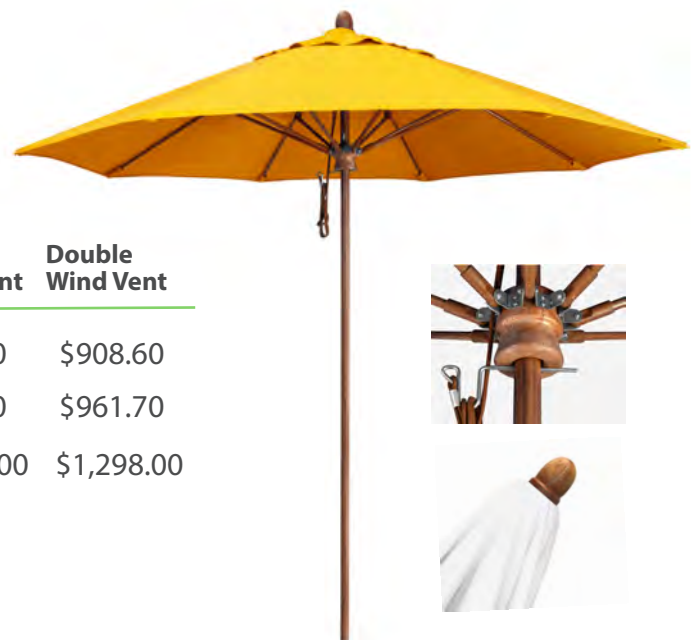

ALTO758

Venture Series 7.5 ft. Commercial Market Umbrella

Item Name	ALTO758	Fabric	Single Wind Vent	Double Wind Vent
Size	7.5' x 8 ribs			
Lift / Tilt Pole Diameter	Push Pin			
Pole Material	Two-Piece Aluminum	 OLEFIN	\$310.00	N/A
Rib Material	Fiberglass (12.5mm dia.)	 PACIFICA	\$410.00	N/A
Shipping Specs	64" x 7" x 7" (19 lbs.)	 Sunbrella® 1A	\$550.00	N/A
Frame Swatch	 002 Silver Anodized  117 Bronze  170 Matted White  302 Stone Black  202 Woodgrain	 Sunbrella® 2A	\$595.00	N/A

ALTO908

Venture Series 9 ft. Commercial Market Umbrella

Item Name	ALTO908			
Size	9' x 8 ribs			
Lift	Push Pin			
Pole Diameter	1 1/2" (2mm pole wall)			
Pole Material	Two-Piece Aluminum			
Rib Material	Fiberglass (12.5mm dia.)			
Shipping Specs	75" x 7" x 7" (20 lbs.)			
		Fabric	Single Wind Vent	Double Wind Vent
			\$370.00	N/A
			\$490.00	N/A
			\$595.00	\$702.10
			\$640.00	\$755.20
Frame Swatch	 002 Silver Anodized	 117 Bronze	 170 Matted White	 302 Stone Black
				 202 Woodgrain

ALTO118

Venture Series 11 ft. Commercial Market Umbrella

Item Name	ALTO118			
Size	11' x 8 ribs			
Lift	Pulley Pin			
Pole Diameter	1 1/2" (2mm pole wall)			
Pole Material	Two-Piece Aluminum			
Rib Material	Fiberglass (12.5mm dia.)			
Shipping Specs	75" x 7" x 7" (24 lbs.)			
		Fabric	Single Wind Vent	Double Wind Vent
			N/A	\$500.00
			N/A	\$650.00
			N/A	\$830.00
			N/A	\$915.00
Frame Swatch	 002 Silver Anodized	 117 Bronze	 170 Matted White	 302 Stone Black
				 202 Woodgrain

STAF908

Lodge Series 9 ft. Commercial Woodgrain Market Umbrella

Item Name	STAF908			
Size	9' x 8 Ribs			
Lift	Pulley Lift			
Pole Diameter	1 1/2" (2mm pole wall)			
Pole Material	Single-Piece Aluminum			
Rib Material	Fiberglass (16mm dia.)			
Shipping Specs	104" x 8" x 8" (24 lbs.)			
		Fabric	Single Wind Vent	Double Wind Vent
			\$770.00	\$908.60
			\$815.00	\$961.70
			\$1,100.00	\$1,298.00
Frame Swatch	 202 Woodgrain			