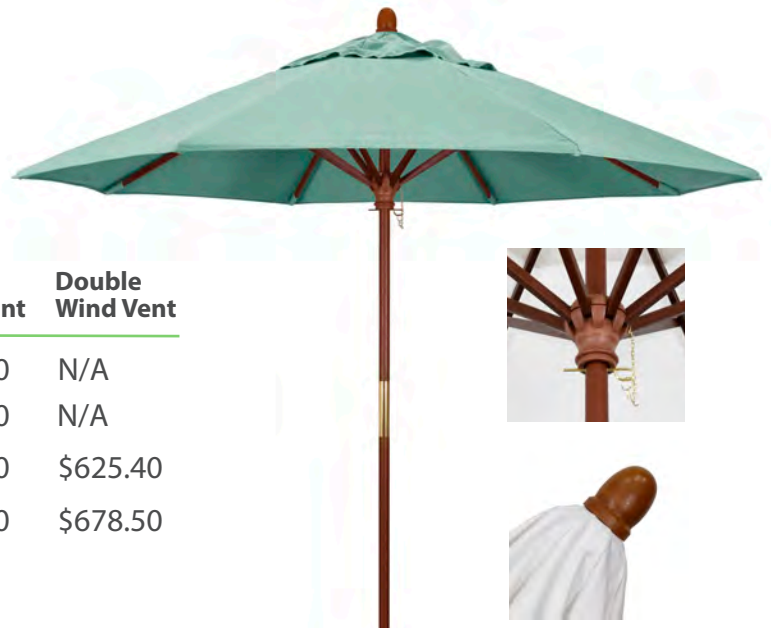

Fabric	SWV	SWV+VA
 sunbrella [®] 1A	\$1,440.00	\$1,699.20
 sunbrella [®] 2A	\$1,500.00	\$1,770.00

Fillable Base Sold Separately
See RL50 fillable base option on page 14

SWV - Single Wind Vent DWV - Double Wind Vent VA - with Valance

COMMERCIAL COLLECTION

**CALIFORNIA
UMBRELLA**

MARE908

Grove Series 9 ft. Premium Wood Market Umbrella

Item Name	MARE908
Size	9' x 8 ribs
Lift	Push Pin
Pole Diameter	1 1/2" Diameter
Pole Material	Hardwood Pole
Rib Material	Hardwood Ribs
Shipping Specs	65" x 7" x 7" (20 lbs.)
Frame Swatch	 Hardwood

Fabric	Single Wind Vent	Double Wind Vent
	\$320.00	N/A
	\$390.00	N/A
	\$530.00	\$625.40
	\$575.00	\$678.50

MARE604

Grove Series 6 ft. x 6 ft. Square, Premium Wood Market Umbrella

Item Name	MARE604
Size	6' x 6' x 4 ribs
Lift	Push Pin
Pole Diameter	1 1/2" Diameter
Pole Material	Hardwood Pole
Rib Material	Hardwood Ribs
Shipping Specs	65" x 7" x 7" (16 lbs.)
Frame Swatch	 Hardwood