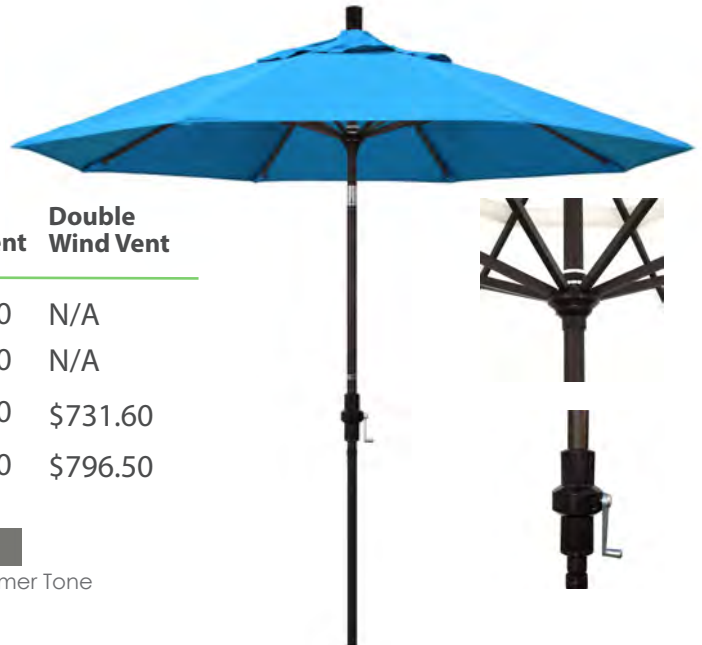

GSCU908

Golden State Series 9 ft. Deluxe Collar Tilt Market Umbrella

Item Name	GSCU908			
Size	9' x 8 ribs			
Lift / Tilt Pole	Crank / Collar Tilt			
Diameter	1 1/2" Diameter			
Pole Material	Aluminum Pole			
Rib Material	Aluminum Ribs			
Shipping Specs	75" x 7" x 7" (19 lbs.)			
Frame Swatch	117 Bronze	170 Matted White	302 Stone Black	010 Hammer Tone Grey

Fabric	Single Wind Vent	Double Wind Vent
OLEFIN	$375.00	N/A
PACIFICA	$475.00	N/A
sunbrella® 1A	$620.00	$731.60
sunbrella® 2A	$675.00	$796.50