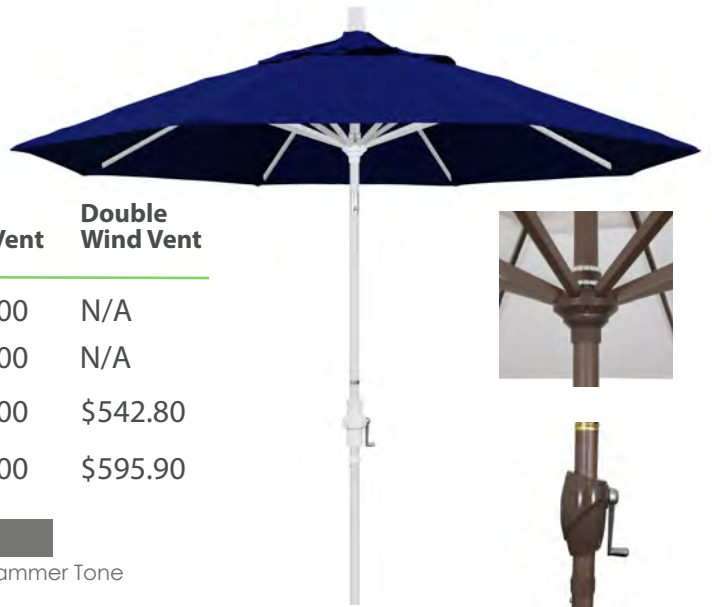

Fabric	Single Wind Vent	Double Wind Vent
 OLEFIN	\$350.00	N/A
 PACIFICA	\$420.00	N/A
 sunbrella [®] 1A	\$610.00	\$719.80
 sunbrella [®] 2A	\$660.00	\$778.80

Frame Swatch	 117 Bronze
---------------------	--

GSPT758

Pacific Trail Series 7.5 ft. Push Tilt Market Umbrella

Item Name	GSPT758			
Size	7.5' x 8 ribs			
Lift / Tilt Pole	Crank / Push Tilt			
Diameter	1 1/2" Diameter			
Pole Material	Aluminum Pole			
Rib Material	Aluminum Ribs			
Shipping Specs	67" x 7" x 7" (16 lbs.)			
Frame Swatch	 117 Bronze	 170 Matted White	 302 Stone Black	 010 Hammer Tone Grey
	Fabric	Single Wind Vent	Double Wind Vent	
		\$255.00	N/A	
		\$305.00	N/A	
		\$430.00	N/A	
		\$480.00	N/A	

GSPT908

Pacific Trail Series 9 ft. Push Tilt Market Umbrella

Item Name	GSPT908			
Size	9' x 8 ribs			
Lift / Tilt Pole	Crank / Push Tilt			
Diameter	1 1/2" Diameter			
Pole Material	Aluminum Pole			
Rib Material	Aluminum Ribs			
Shipping Specs	77" x 7" x 7" (17 lbs.)			
Frame Swatch	 117 Bronze	 170 Matted White	 302 Stone Black	 010 Hammer Tone Grey
	Fabric	Single Wind Vent	Double Wind Vent	
		\$290.00	N/A	
		\$360.00	N/A	
		\$460.00	\$542.80	
		\$505.00	\$595.90	